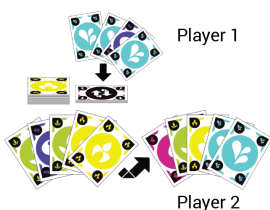

## A game of double standards

When Pushing or Pulling a card

### Using the Flip Card:

**If it's your turn:**  
On Player 1's turn, they discard their Flip Card instead of pushing a card. Player 1 chooses Player 2, who flips their hand!

**If it's not your turn:**  
On Player 2's turn, they try to pull a card from Player 1. Player 1 instead discards their Flip Card and Player 2 flips their hand!

Flip Hue is an easy to play yet complex two-sided card game. The goal is to collect 5 cards of one Faction color, either in your hand or on the back of other player's hands. To achieve this, you push a card to a player and pull a card from a player. Easy, right? You also have to watch out for the Flip card - it could flip your entire strategy!

### Key Selling Points:

- Two unique mechanics
  - double sided cards and card flipping
- Great gateway game
  - fun for seasoned gamers, accessible to non-gamers
- Strategy based and balanced
  - multiple gameplay tactics available
- Color blind friendly