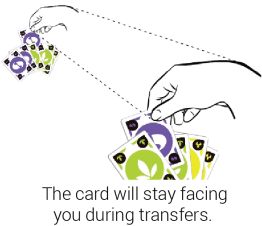

## A game of double standards

When Pushing or Pulling a card

### Using the Flip Card:

**If it's your turn:**  
On Player 1's turn, they discard their Flip Card instead of pushing a card. Player 1 chooses Player 2, who flips their hand!

**If it's not your turn:**  
On Player 2's turn, they try to pull a card from Player 1. Player 1 instead discards their Flip Card and Player 2 flips their hand!

Flip Hue is an easy to play yet complex two-sided card game. The goal is to collect 5 cards of one Faction color, either in your hand or on the back of other player's hands. To achieve this, you push a card to a player and pull a card from a player. Easy, right? You also have to watch out for the Flip card - it could flip your entire strategy!

### Key Selling Points:

- Two unique mechanics
  - double sided cards and card flipping
- Great gateway game
  - fun for seasoned gamers, accessible to non-gamers
- Strategy based and balanced
  - multiple gameplay tactics available
- Color blind friendly