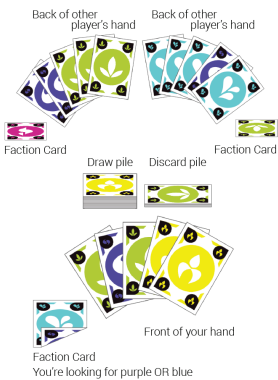

FLIP HUE

A game of double standards

When Pushing or Pulling a card